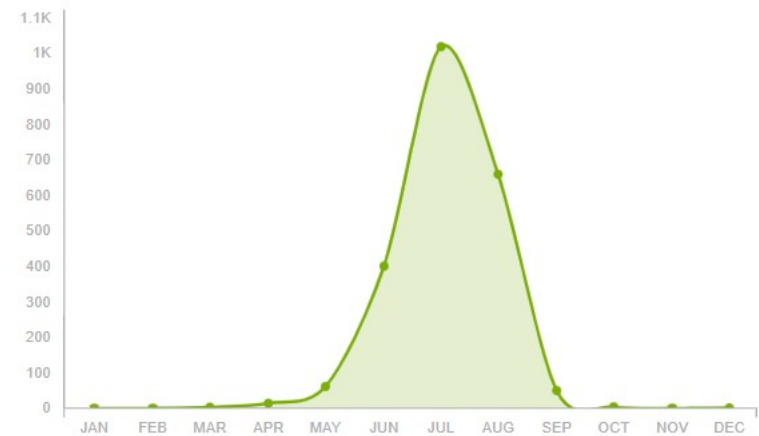

LAST OBSERVATION

 **September 27, 2021**
View Observation

TOTAL OBSERVATIONS

 **2,217**
View All View Yours

Seasonality

History

Life Stage

Sex